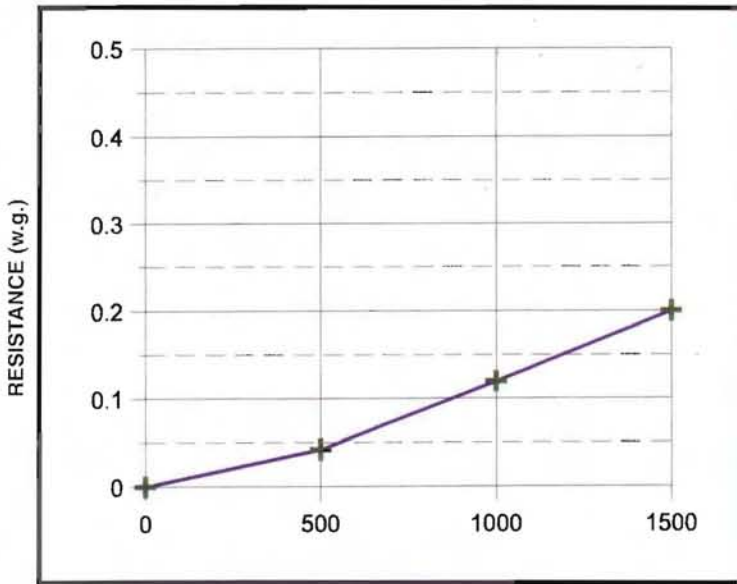

TECHNICAL DATA

- MERV 6 - ASHRAE 52.2-1999
- Operating temperature up to 200° F.
- Low initial resistance - 0.14" w.g. at 295 fpm.
- Recommended discard point 0.60" w.g.

RESISTANCE VS AIRFLOW

AIR FLOW (CFM)