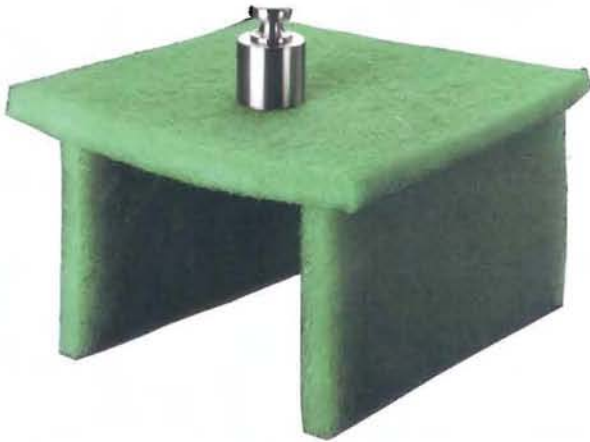

RIGID PAD FILTER

WITH SPOR-AX® ANTIMICROBIAL

MERV 6

CUT TO SIZE AND USE

The Fiber Bond Rigid Pad, as its name implies is a master sheet of rigid synthetic filtration media. Simply cut the quantity needed to the required size and install - - "The Instant Filter"

SECURITY OF RIGID PAD DURABILITY

When custom size one inch filters are needed the choices have been either a flimsy, low efficiency glass throw-away or expensive custom made one inch pleat. Now, the Fiber Bond Rigid Pad, combining strength, performance and economy.

WHY THE RIGID PAD

- ◆ 100% FILTERING AREA
- ◆ CUT TO SIZE AND USE
- ◆ THE INSTANT FILTER
- ◆ SPOR-AX ANTIMICROBIAL
- ◆ MERV 6
- ◆ UPGRADE FILTRATION OVER ANY TYPE THROW-WAY

NO MOLD GROWTH ON THE MEDIA

Spor-Ax antimicrobial is a biocide that effectively controls growth of mold, mildew, algae and fungi on the media. Mold growing in a filter media will increase resistance, reducing service life.