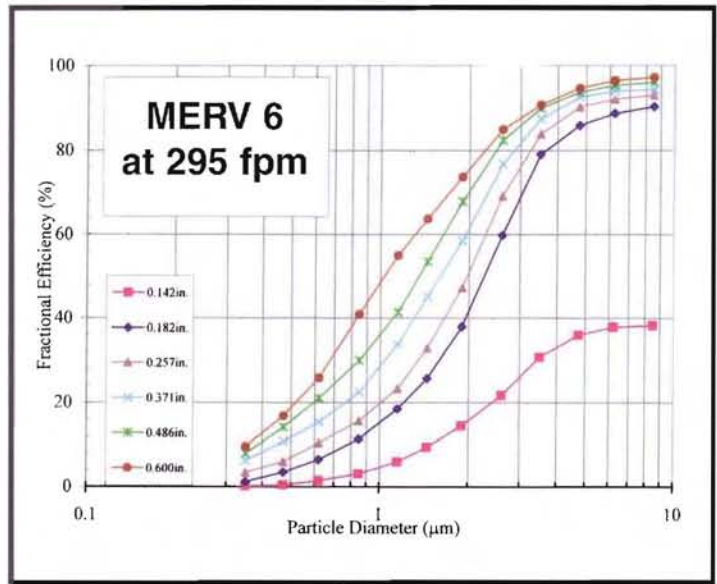

REMOVAL EFFICIENCY VS PARTICLE SIZE

Particle Size Removal Efficiency Tested by LMS Technologies. (June 2007)