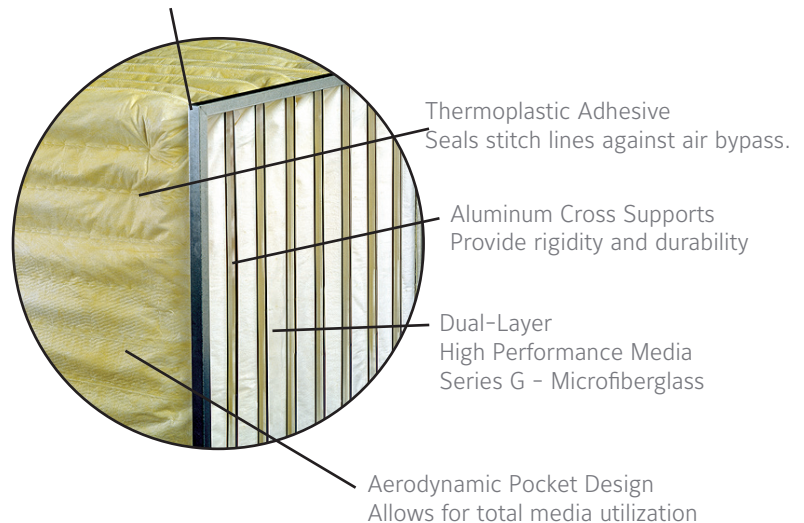

Series S Synthetic Media

100% dual-layered synthetic fibers

Low pressure drop

Unaffected by moisture and humidity

Available in 4 efficiencies:
MERV 9, MERV 11, MERV 13 and MERV 15

Multi-Sak

The Koch Multi-Sak is an extended surface air filter, designed for most medium and high efficiency air filtration systems.

The Multi-Sak is capable of operating in systems with rated face velocities of 500 CFM to 3000 CFM. Available efficiencies range from 20% to 95%, and seven standard face sizes are offered.

This broad spectrum of styles and models makes the Multi-Sak extremely versatile and suitable for almost any commercial or industrial air handling system. Multi-Sak filters are presently in use in over 20,000 applications, including hospitals, automotive plants, office buildings, universities, pharmaceutical facilities, and sports arenas around the world.

Two Media Options

In order to meet the strict Indoor Air Quality specifications found in today's complex air filtration systems, Koch offers the Multi-Sak with two distinct types of air filter media. With two media choices, the end-user is assured of finding the correct product for every type of air handling system.

Multi-Sak Construction

Roll-Formed, Safe-Edged Galvanized Steel Header
Available in standard 13/16" or 1-1/8" "C" header.

Multi-Sak Technical Data

Initial Resistance vs. Filter Face Velocity

Efficiency by Particle Size