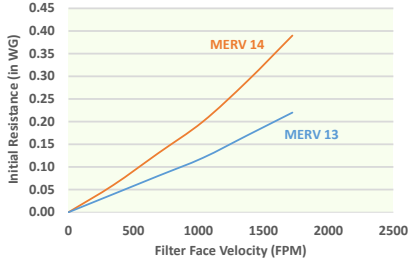

Multi-Sak Construction

Roll-Formed, Safe-Edged Galvanized Steel Header
Available in standard 13/16" or 1-1/8" "C" header.

Multi-Sak Technical Data

Initial Resistance vs. Filter Face Velocity

Efficiency by Particle Size